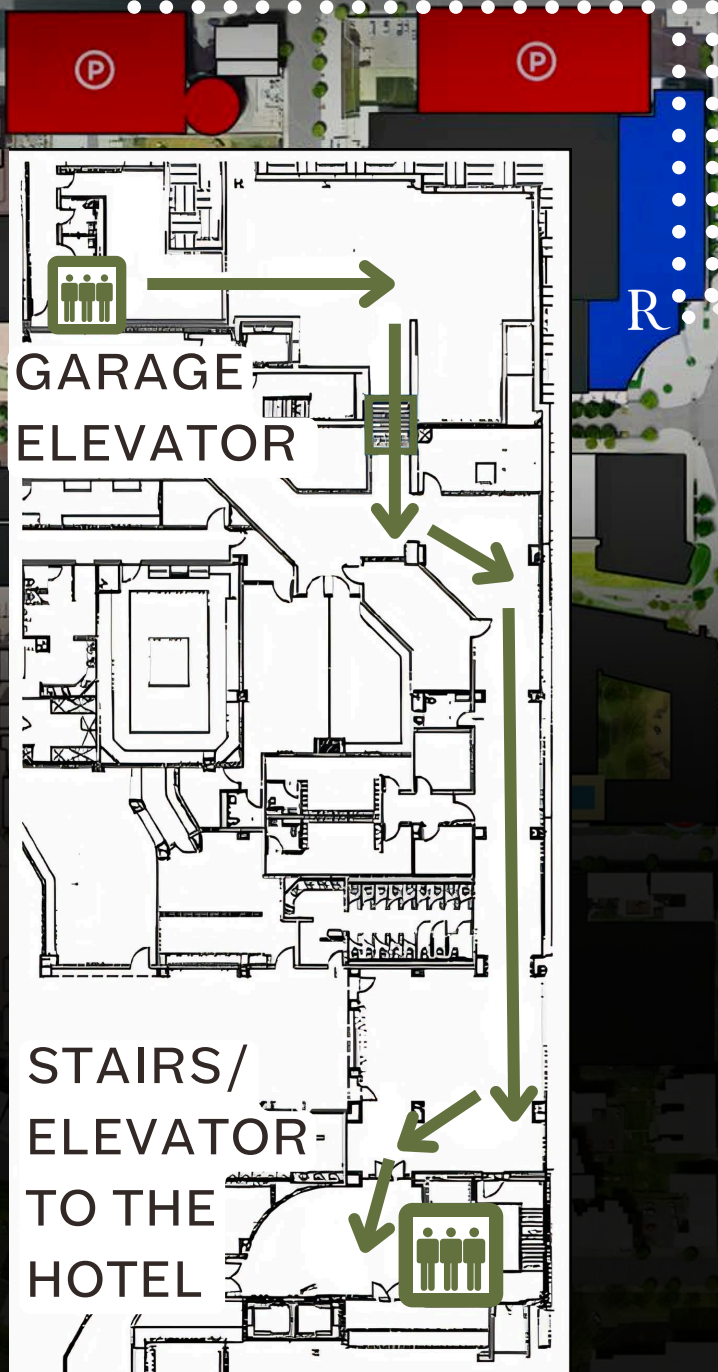

Spiral Deck
6814 W Linden Street
Allentown PA 18101

Arena Deck
712 W Linden Street
Allentown PA 18101

VALET
12 North Seventh Street,
Allentown, PA 18101

SCAN, CLICK
OR VISIT TO
VIEW VIDEO
DIRECTIONS

RENAISSANCE ALLENTOWN HOTEL
12 North Seventh Street, Allentown, PA 18101
t. 484.273.4000 f. 484.273.4001
RENAISSANCEALLENTOWN.COM
#RENALENTOWN

R
RENAISSANCE®
ALLENTOWN HOTEL

MARRIOTT
BONVOY™